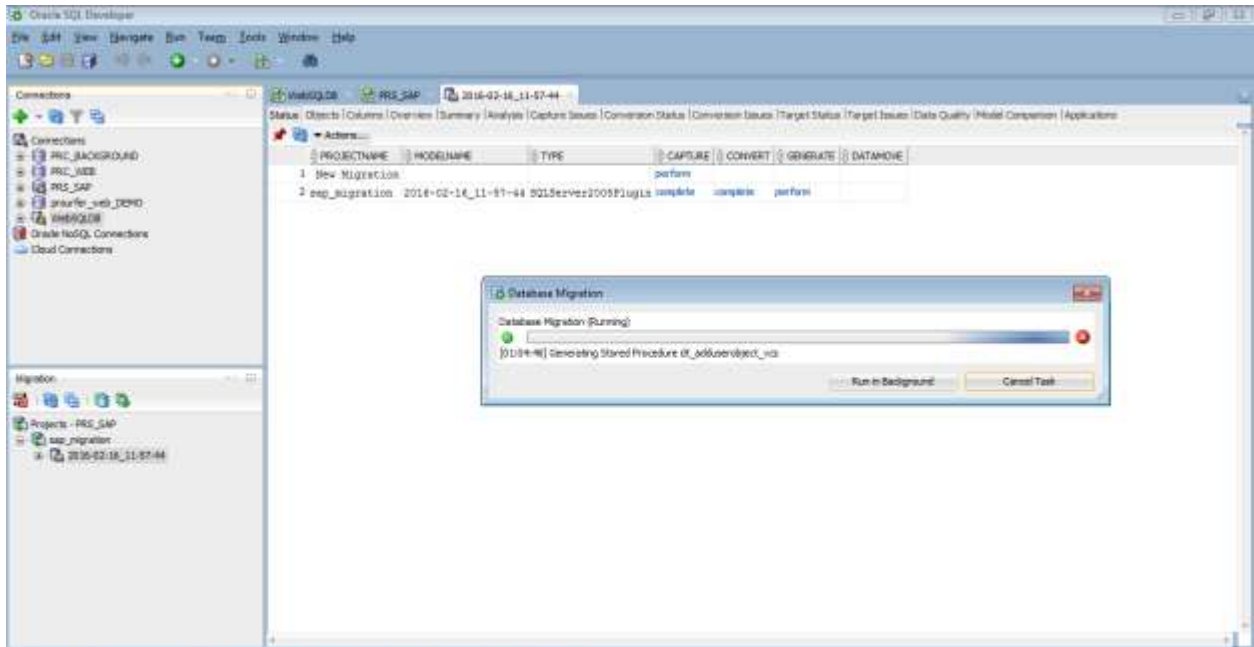

Steps Followed during Migration

Oracle SQL Developer: sqldev.registrationfile\Connections\125945_SAP\125945_ConvertedDatabaseObjects

File Edit View Navigate Dev Tools Windows Help

Connections

- Connections
 - PRC_BACKGROUND
 - PRC_AEE
 - PRC_SAP
 - prnurler_sap_demo
 - PRC_SAP
 - Oracle SQL Connectors
 - Cloud Connections