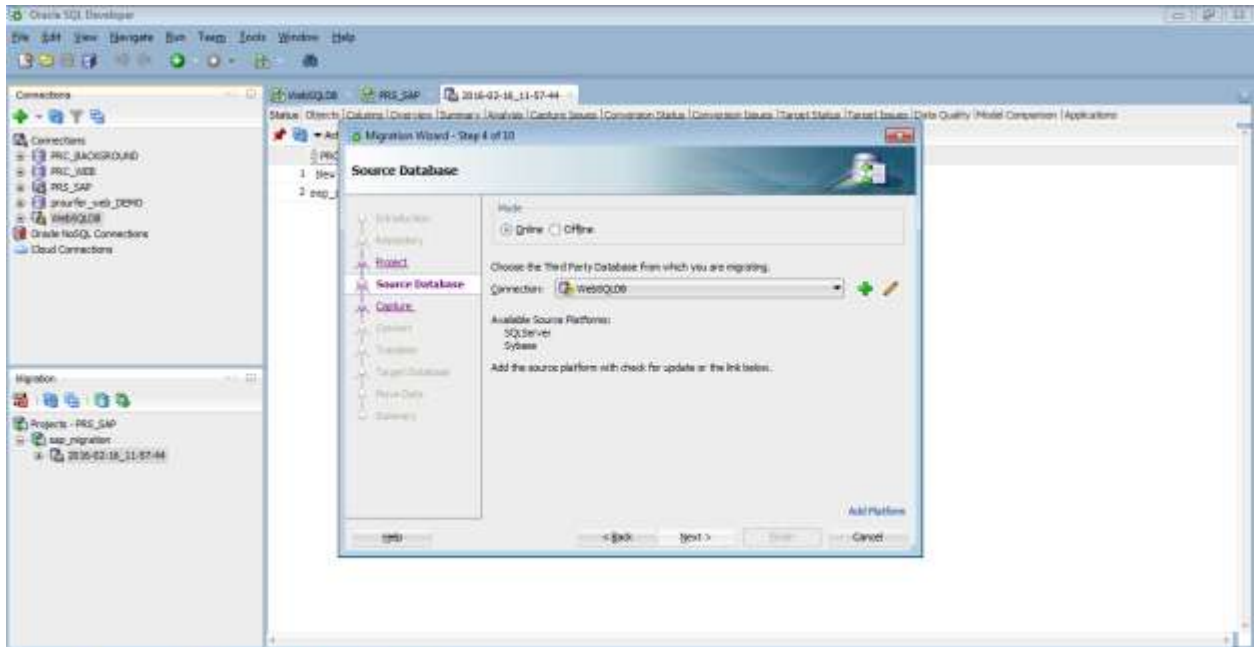

Steps Followed during Migration

Oracle SQL Developer: sqldev.registrationfile\Connections\125945_SAP\125945_ConvertedDatabaseObjects

File Edit View Navigate Dev Tools Windows Help

Connections

- Connections
 - PRC_BACKGROUND
 - PRC_AEE
 - PRC_SAP
 - prnurler_sap_demo
 - PRC_SAP
 - Oracle SQL Connectors
 - Cloud Connections