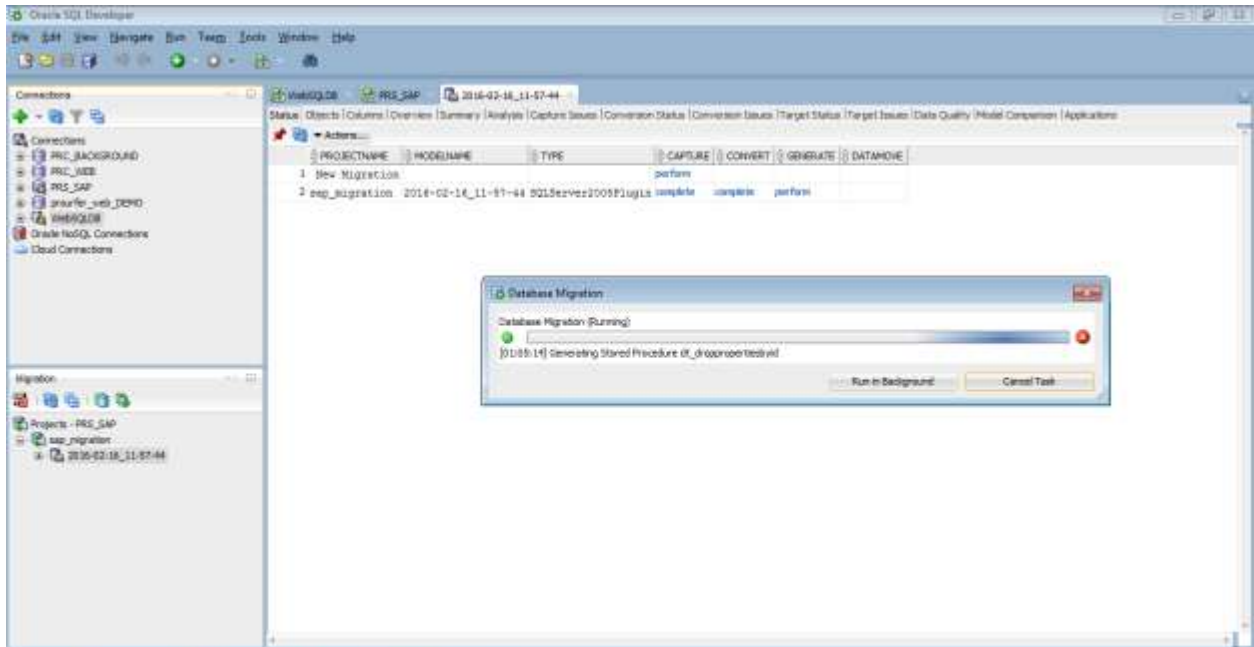

Steps Followed during Migration

Oracle SQL Developer: sqldev.registrationfile\Connections\125945_SAP\125945_ConvertedDatabaseObjects

File Edit View Navigate Dev Tools Windows Help

Connections

- Connections
 - PRC_BACKGROUND
 - PRC_AEE
 - PRC_SAP
 - prnurler_sap_demo
 - PRC_SAP
 - Oracle SQL Connectors
 - Cloud Connections