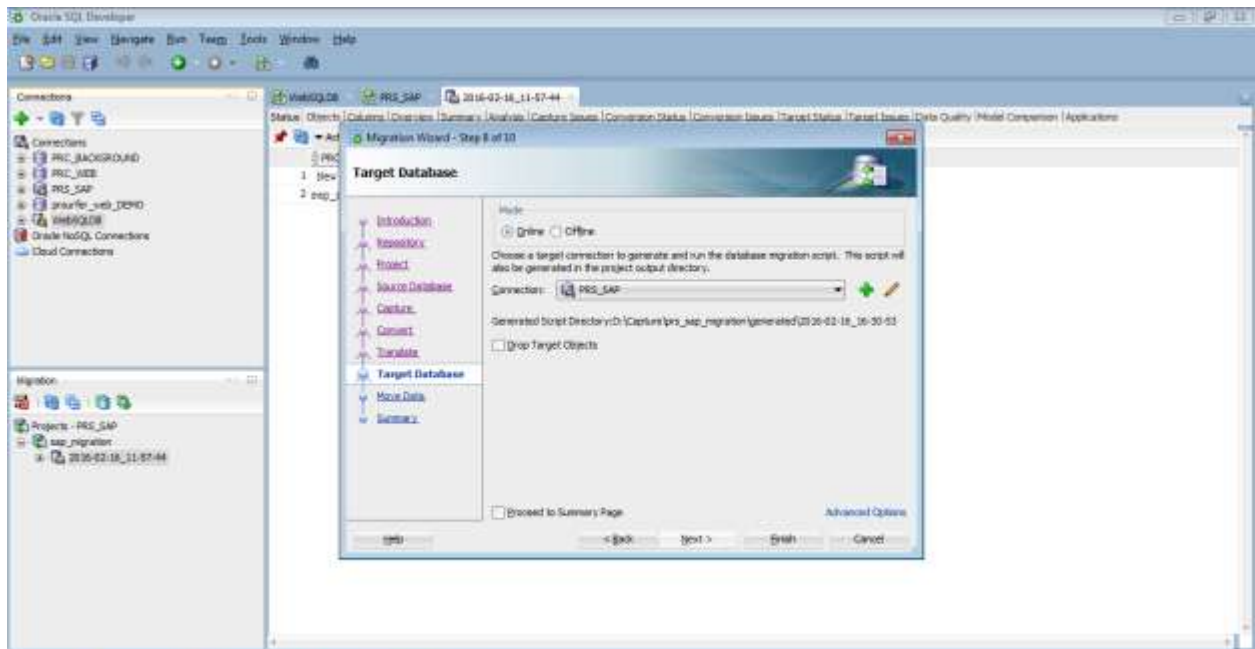

Steps Followed during Migration

Oracle SQL Developer: sqldev.registrationfile\Connections\125945_SAP\125945_ConvertedDatabaseObjects

File Edit View Navigate Dev Tools Windows Help

Connections

- Connections
 - PRC_BACKGROUND
 - PRC_AEE
 - PRC_SAP
 - prnurler_sap_demo
 - PRC_SAP
 - Oracle SQL Connectors
 - Cloud Connections