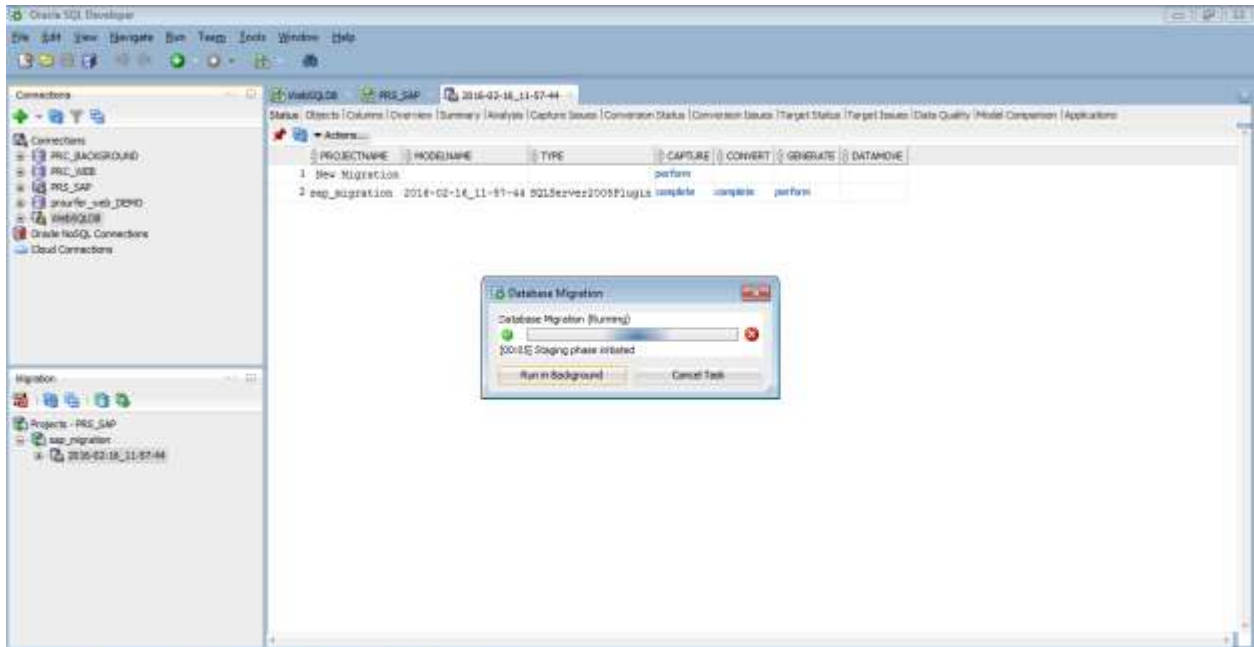

Steps Followed during Migration

Oracle SQL Developer: sqldev.registrationfile\Connections\125945_SAP\125945_ConvertedDatabaseObjects

File Edit View Navigate Dev Tools Windows Help

Connections

- Connections
 - PRC_BACKGROUND
 - PRC_AEE
 - PRC_SAP
 - prnurler_sap_demo
 - PRC_SAP
 - Oracle SQL Connectors
 - Cloud Connections