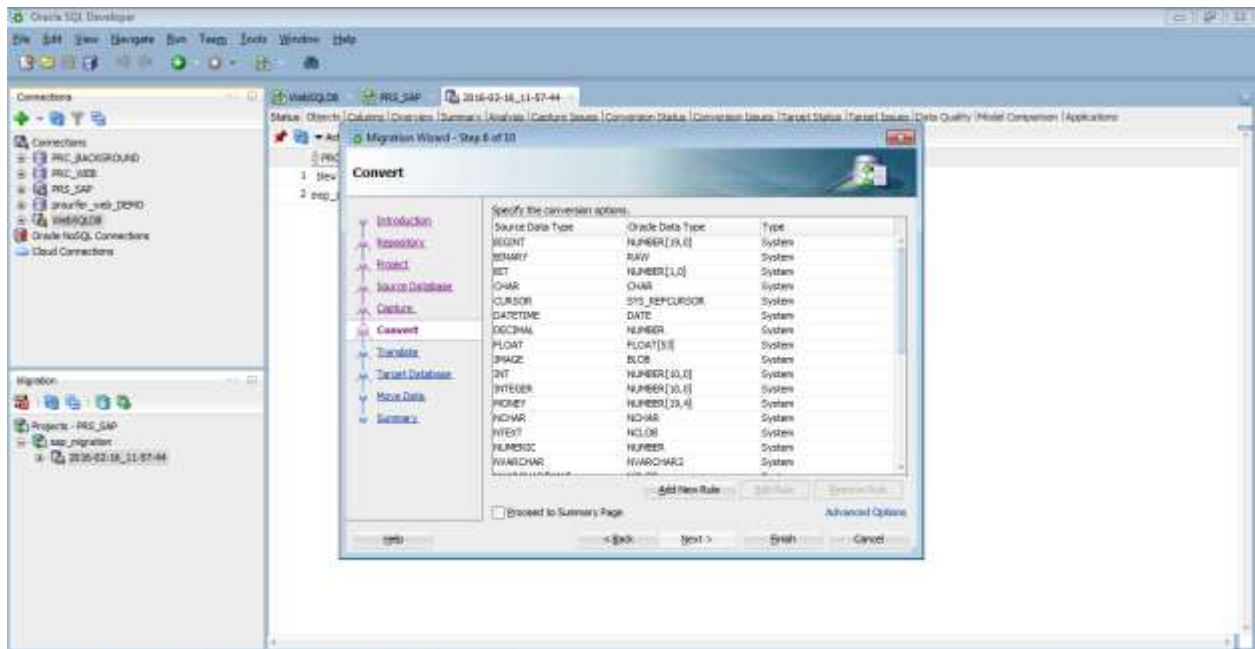

Steps Followed during Migration

Oracle SQL Developer: sqldev.registrationfile\Connections\125945_SAP\125945_ConvertedDatabaseObjects

File Edit View Navigate Dev Tools Windows Help

Connections

- Connections
 - PRC_BACKGROUND
 - PRC_AEE
 - PRC_SAP
 - prnurler_sap_demo
 - PRC_SAP
 - Oracle SQL Connectors
 - Cloud Connections