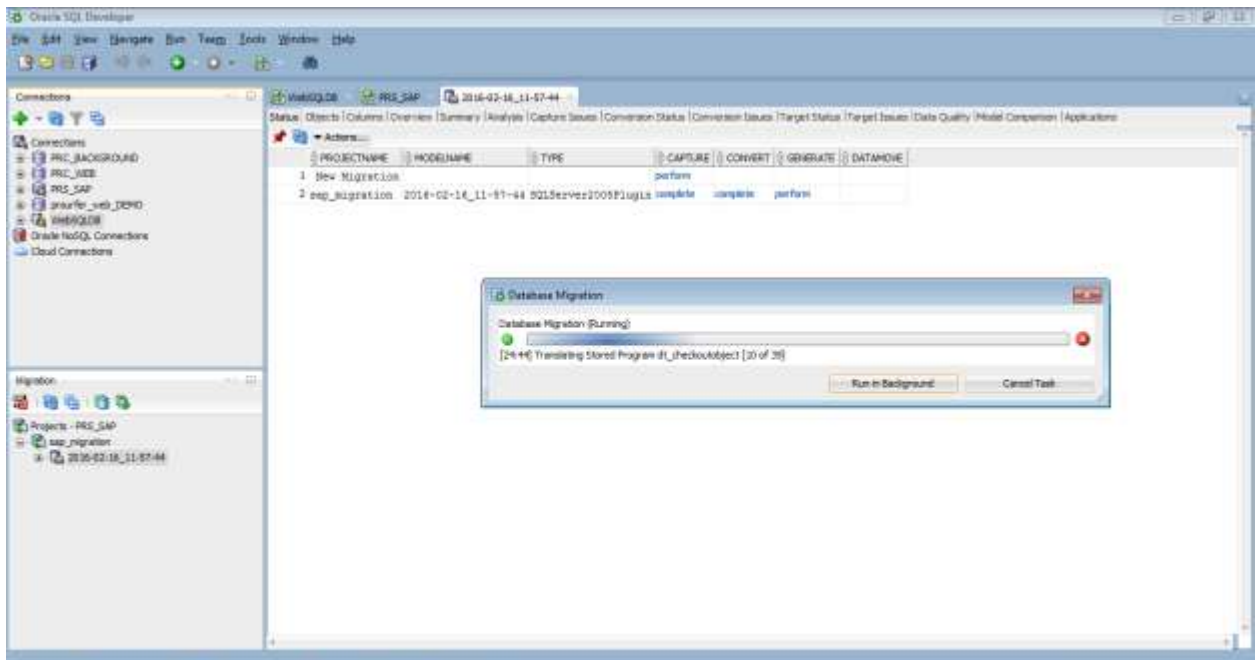

Steps Followed during Migration

Oracle SQL Developer: sqldev.registrationfile\Connections\125945_SAP\125945_ConvertedDatabaseObjects

File Edit View Navigate Dev Tools Windows Help

Connections

- Connections
 - PRC_BACKGROUND
 - PRC_AEE
 - PRC_SAP
 - prnurler_sap_demo
 - PRC_SAP
 - Oracle SQL Connectors
 - Cloud Connections