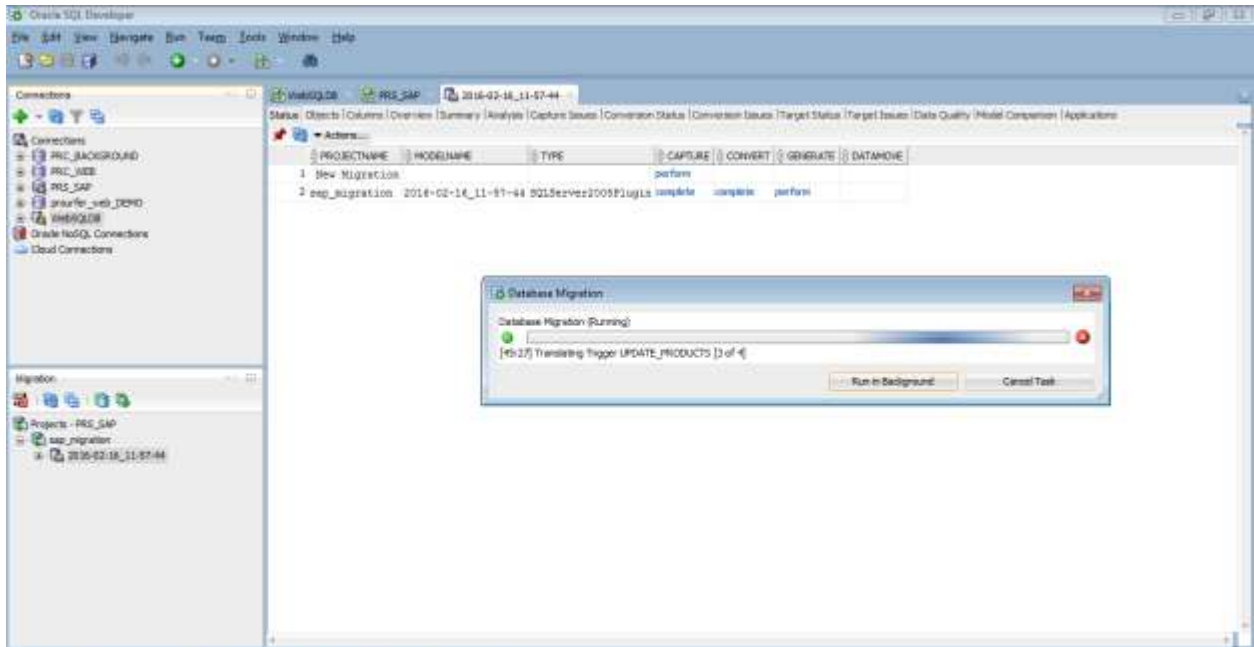

Steps Followed during Migration

Oracle SQL Developer: sqldev.registrationfile\Connections\125945_SAP\125945_ConvertedDatabaseObjects

File Edit View Navigate Dev Tools Windows Help

Connections

- Connections
 - PRC_BACKGROUND
 - PRC_AEE
 - PRC_SAP
 - prnurler_sap_demo
 - PRC_SAP
 - Oracle SQL Connectors
 - Cloud Connections