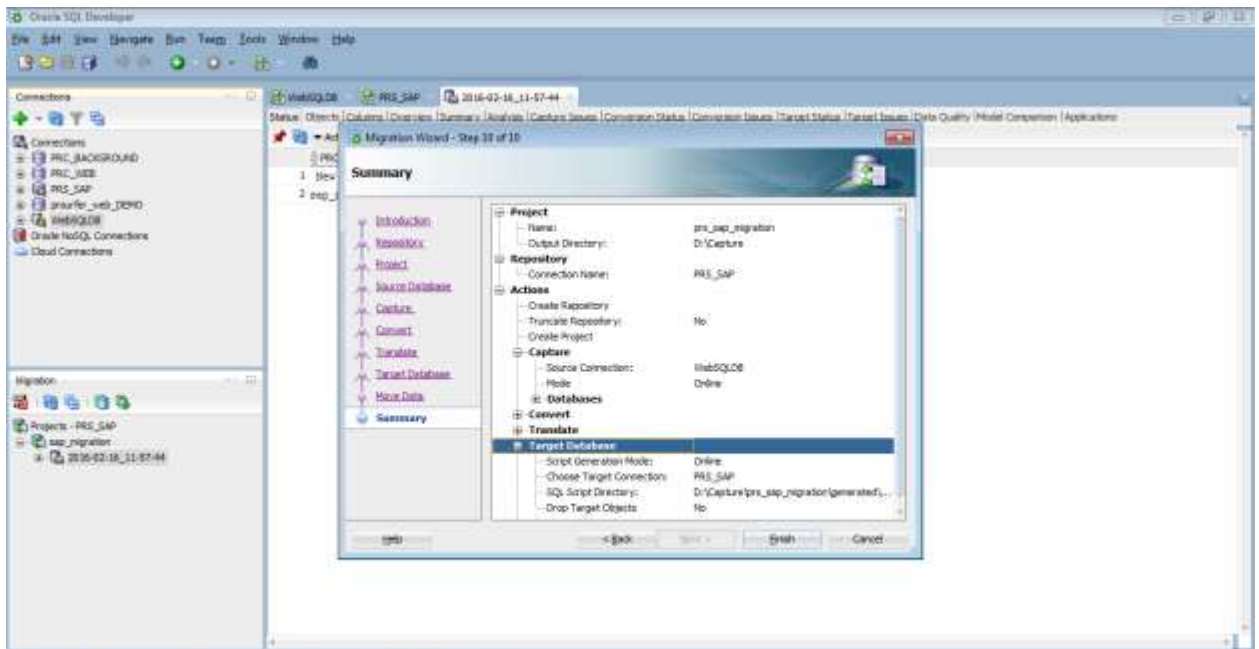

Steps Followed during Migration

Oracle SQL Developer: sqldev.registrationfile\Connections\125945_SAP\125945_ConvertedDatabaseObjects

File Edit View Navigate Dev Tools Windows Help

Connections

- Connections
 - PRC_BACKGROUND
 - PRC_AEE
 - PRC_SAP
 - prnurler_sap_demo
 - PRC_SAP
 - Oracle SQL Connectors
 - Cloud Connections