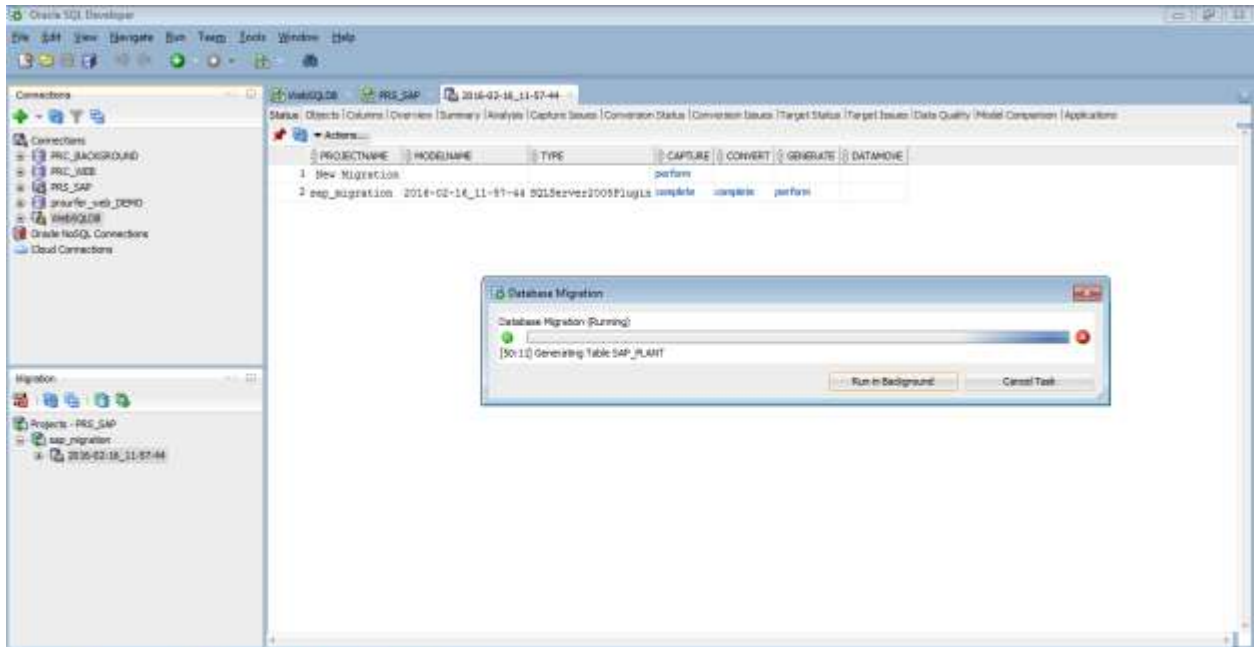

Steps Followed during Migration

Oracle SQL Developer: sqldev.registrationfile\Connections\125945_SAP\125945_ConvertedDatabaseObjects

File Edit View Navigate Dev Tools Windows Help

Connections

- Connections
 - PRC_BACKGROUND
 - PRC_AEE
 - PRC_SAP
 - prnurler_sap_demo
 - PRC_SAP
 - Oracle SQL Connectors
 - Cloud Connections