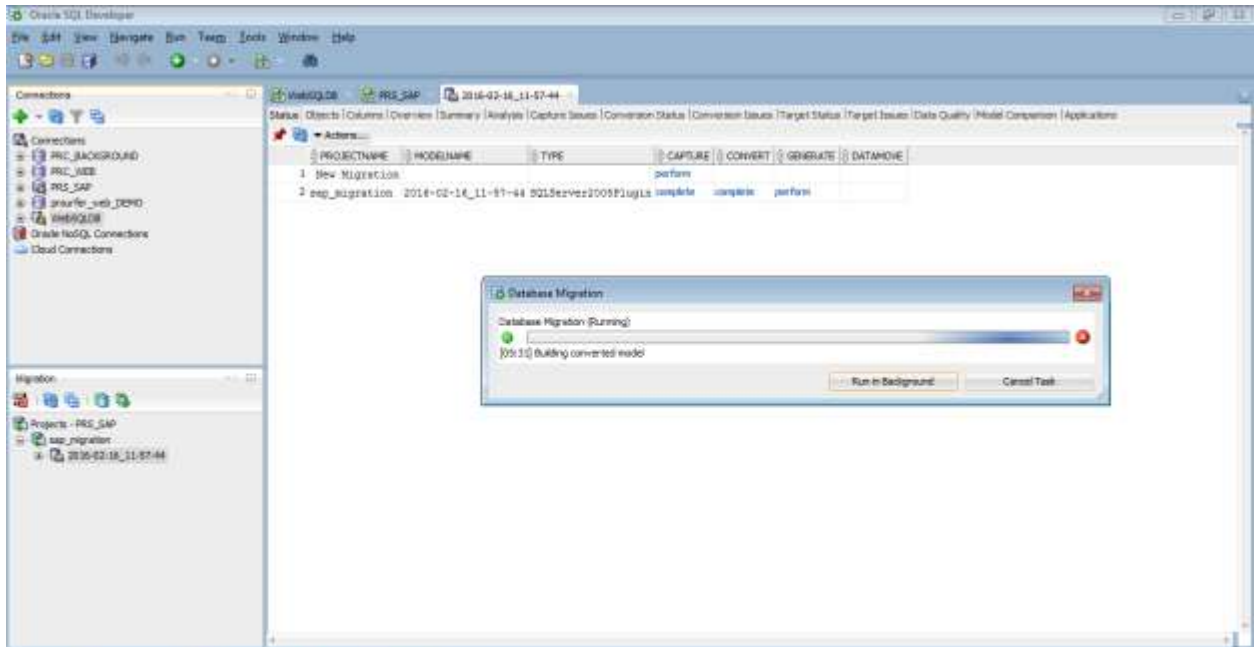

Steps Followed during Migration

Oracle SQL Developer: sqldev.registrationfile\Connections\125945_SAP\125945_ConvertedDatabaseObjects

File Edit View Navigate Dev Tools Windows Help

Connections

- Connections
 - PRC_BACKGROUND
 - PRC_AEE
 - PRC_SAP
 - prnurler_sap_demo
 - PRC_SAP
 - Oracle SQL Connectors
 - Cloud Connections